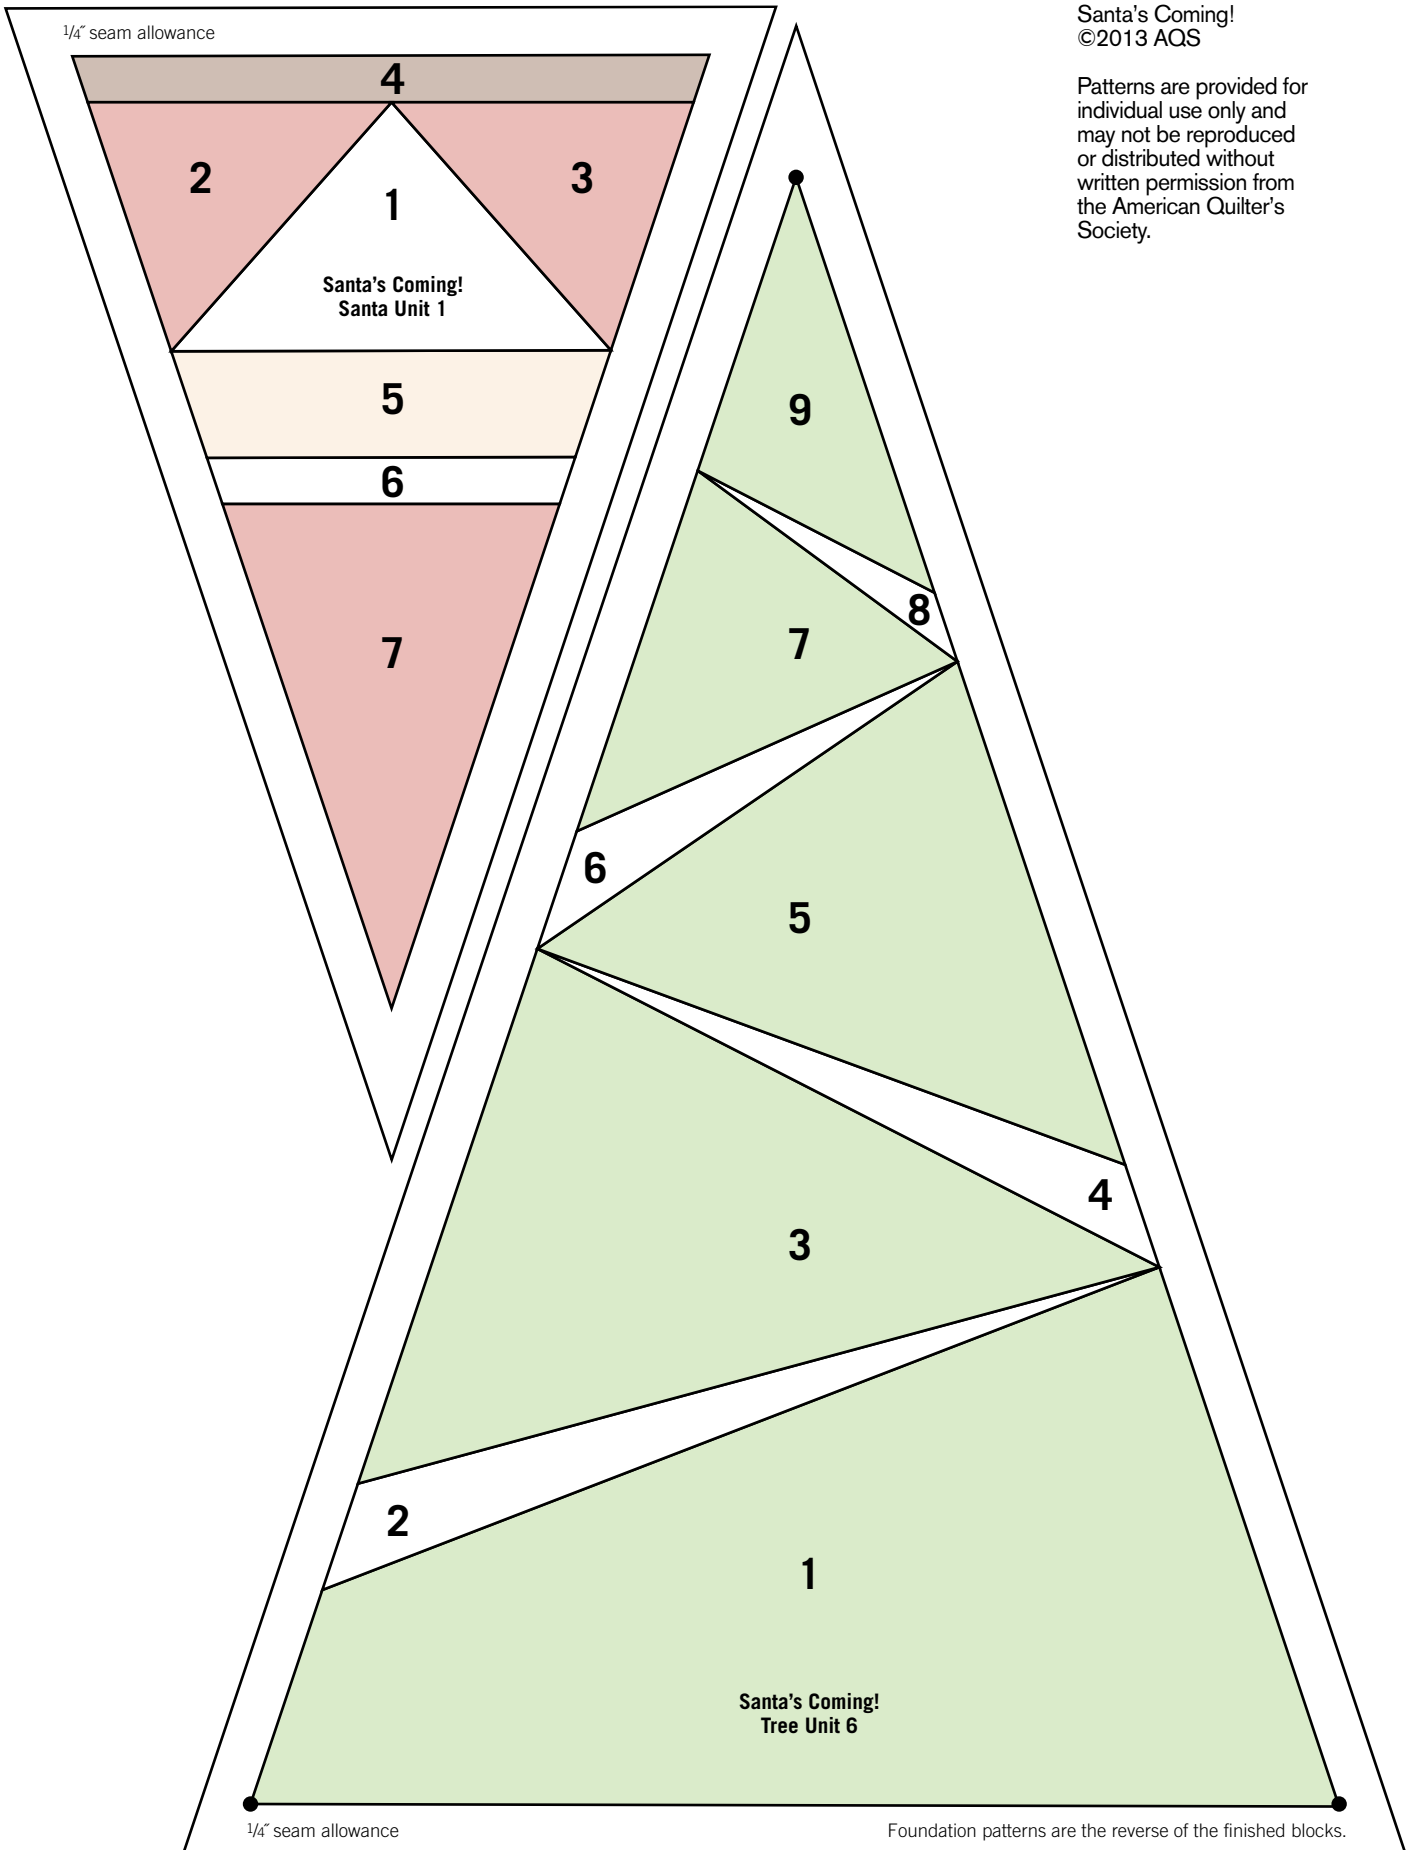

# Santa's Coming!

*Paper-foundation patterns needed to make this table runner by Jennifer Rounds. The full pattern is given in the December 2013 issue.*

Santa's Coming!  
©2013 AQS

Patterns are provided for individual use only and may not be reproduced or distributed without written permission from the American Quilter's Society.

Santa's Coming!  
©2013 AQS

Patterns are provided for individual use only and may not be reproduced or distributed without written permission from the American Quilter's Society.

1/4" seam allowance

Foundation patterns are the reverse of the finished blocks.

**5**  
Santa's Coming!  
Santa Unit 4  
(Reverse for Unit 5)

A/Ar  
Trace seam lines and cutting  
lines to make a template for A/Ar,