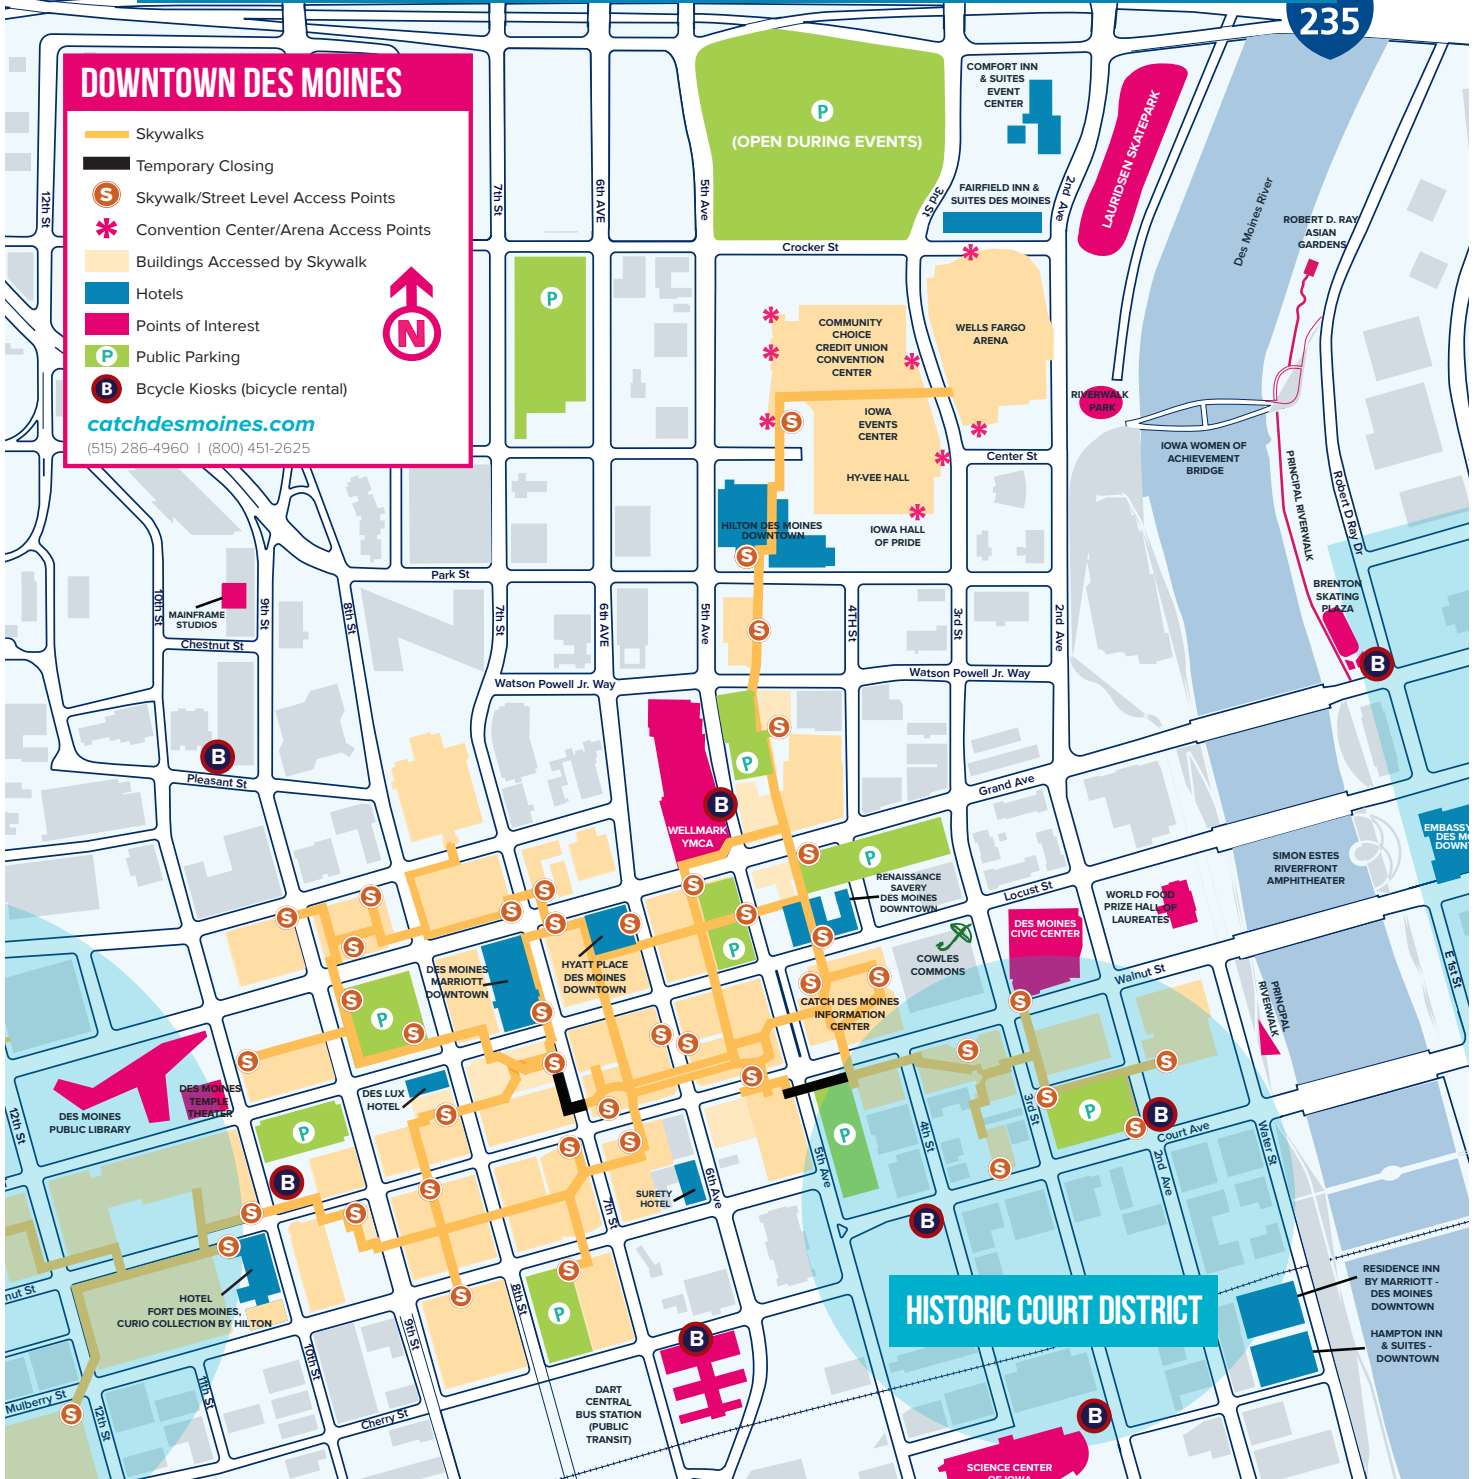

SKYWALK NAVIGATION MAP

235

DOWNTOWN DES MOINES

- Skywalks
- Temporary Closing
- Skywalk/Street Level Access Points
- Convention Center/Arena Access Points
- Buildings Accessed by Skywalk
- Hotels
- Points of Interest
- Public Parking
- Bicycle Kiosks (bicycle rental)

catchdesmoines.com
(515) 286-4960 | (800) 451-2625

For a complete library of maps,
visit catchdesmoines.com/maps

CATCH
DES MOINES
catchdesmoines.com