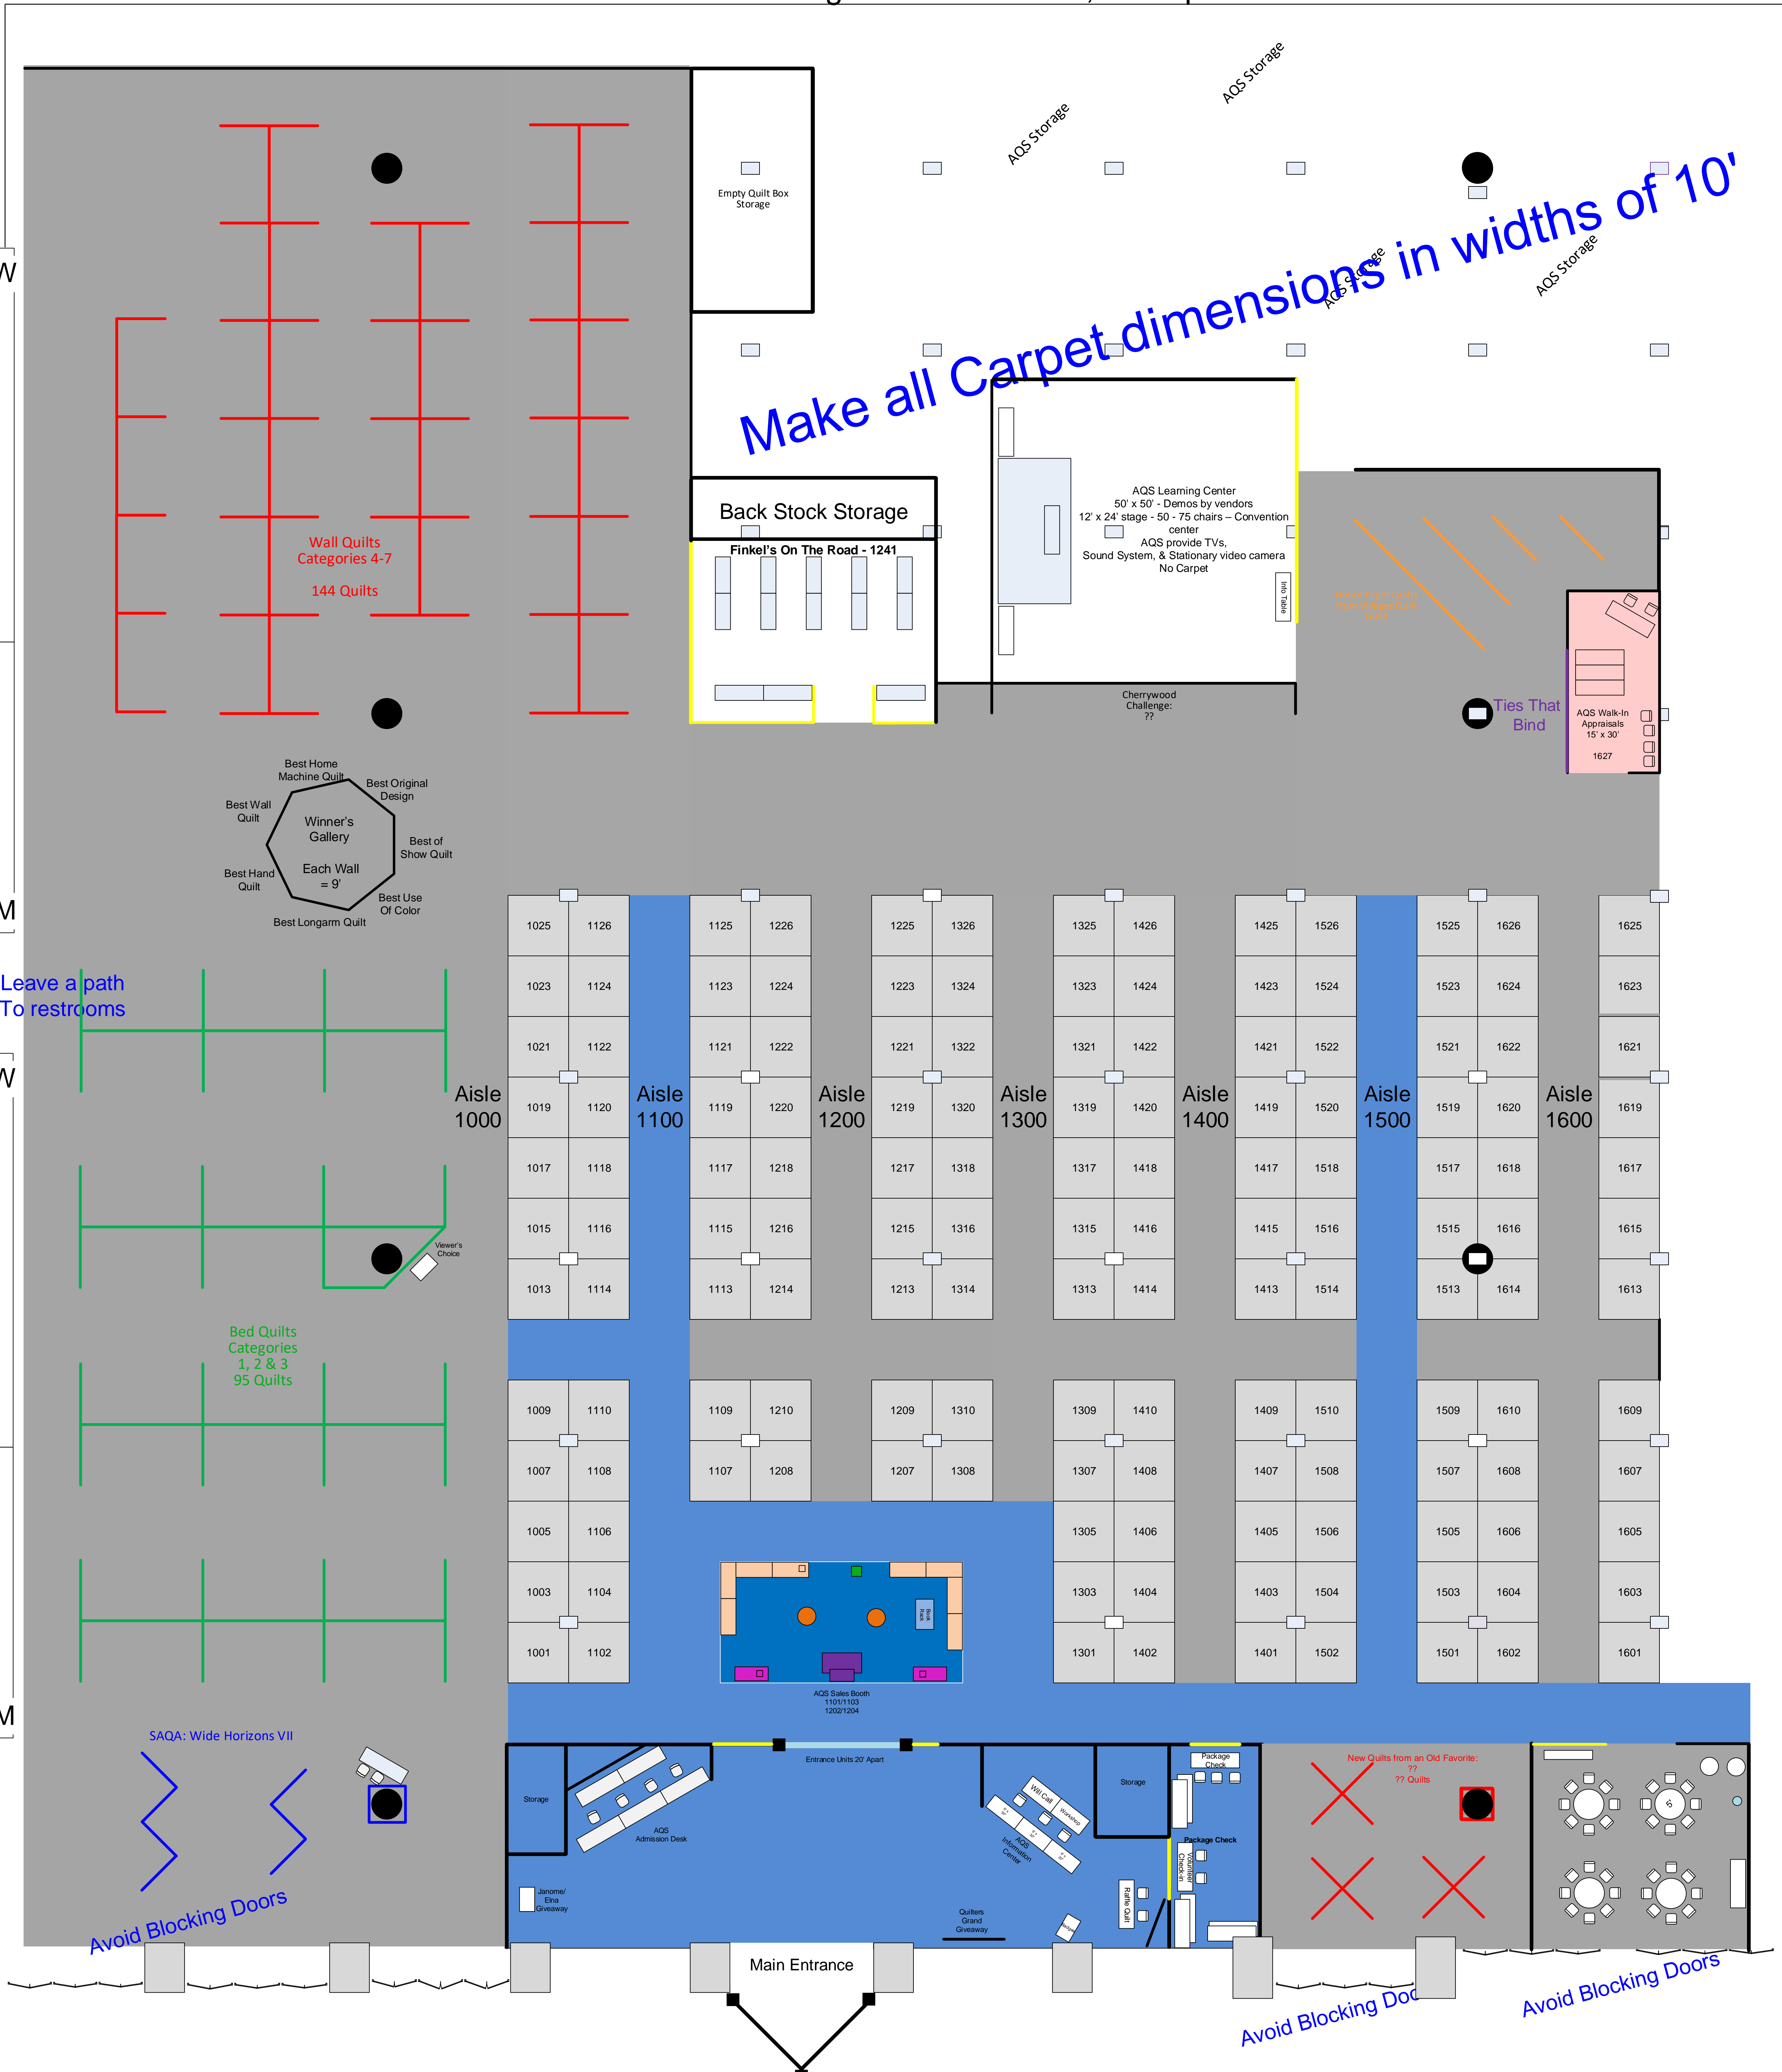

?? booths excluding AQS Booth – 93,000 sq. ft.

Make all Carpet dimensions in widths of 10'

Truck Docks

Avoid Blocking Doors

Avoid Blocking Doors

Avoid Blocking Doors

W

M

Leave a path To restrooms

Bed Quilts Categories 1, 2 & 3
95 Quilts

SAQA: Wide Horizons VII

Avoid Blocking Doors

Back Stock Storage

Finkel's On The Road - 1241

AQS Learning Center
 50' x 50' - Demos by vendors
 12' x 24' stage - 50 - 75 chairs - Convention center
 AQS provide TVs, Sound System, & Stationary video camera
 No Carpet

Cherrywood Challenge: ??

Ties That Bind

AQS Walk-In Appraisals 15' x 30' 1627

Main Entrance

Entrance Units 20' Apart

AGS Admission Desk

Storage

Janome/Elma Giveaway